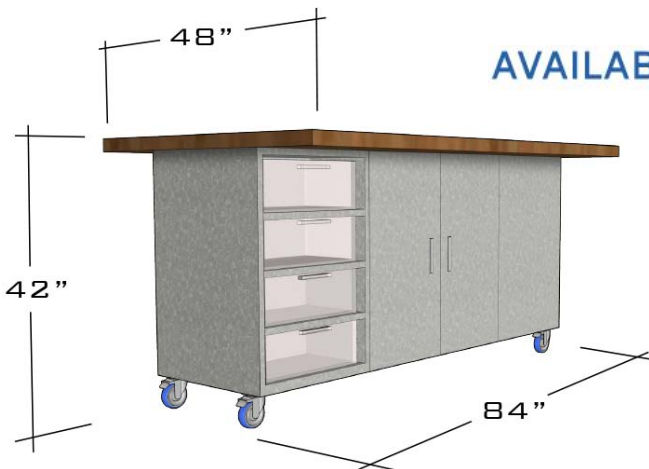

# The "ED" Table

An Innovative Table for the Innovative Mind

IIDA  
INTERNATIONAL  
INTERIOR DESIGN  
ASSOCIATION

EDspaces  
INNOVATION  
AWARDS  
2017 WINNER

INTEGRATED CLEAN UP

MAGNETIC STOOL  
STORAGE

BUILT-IN STORAGE

INTEGRATED POWER &  
USB

AVAILABLE IN TWO HEIGHTS

# The Spirit of Innovation

With breakthrough solutions packed into every inch, The Ed Table truly embodies the inventor's spirit-providing the most complete maker experience available. Maximizing creative time while minimizing the amount of logistical preparation work and clean-up was the driving factor behind the design concept. For schools and teachers interested in project-based learning, the Ed Table is a natural extension and fundamental element for engaging learners.

Includes finish choice, trash cans, storage bins, electrical outlets and six metal stools!