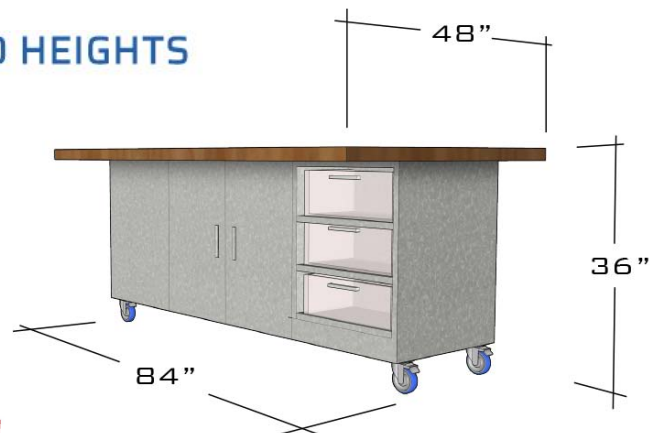

# The "ED" Table

An Innovative Table for the Innovative Mind

IIDA  
INTERNATIONAL  
INTERIOR DESIGN  
ASSOCIATION

EDspaces  
INNOVATION  
AWARDS  
2017 WINNER

INTEGRATED CLEAN UP

MAGNETIC STOOL  
STORAGE

BUILT-IN STORAGE

INTEGRATED POWER &  
USB

AVAILABLE IN TWO HEIGHTS

Includes finish choice, trash cans, storage bins, electrical outlets and six metal stools!